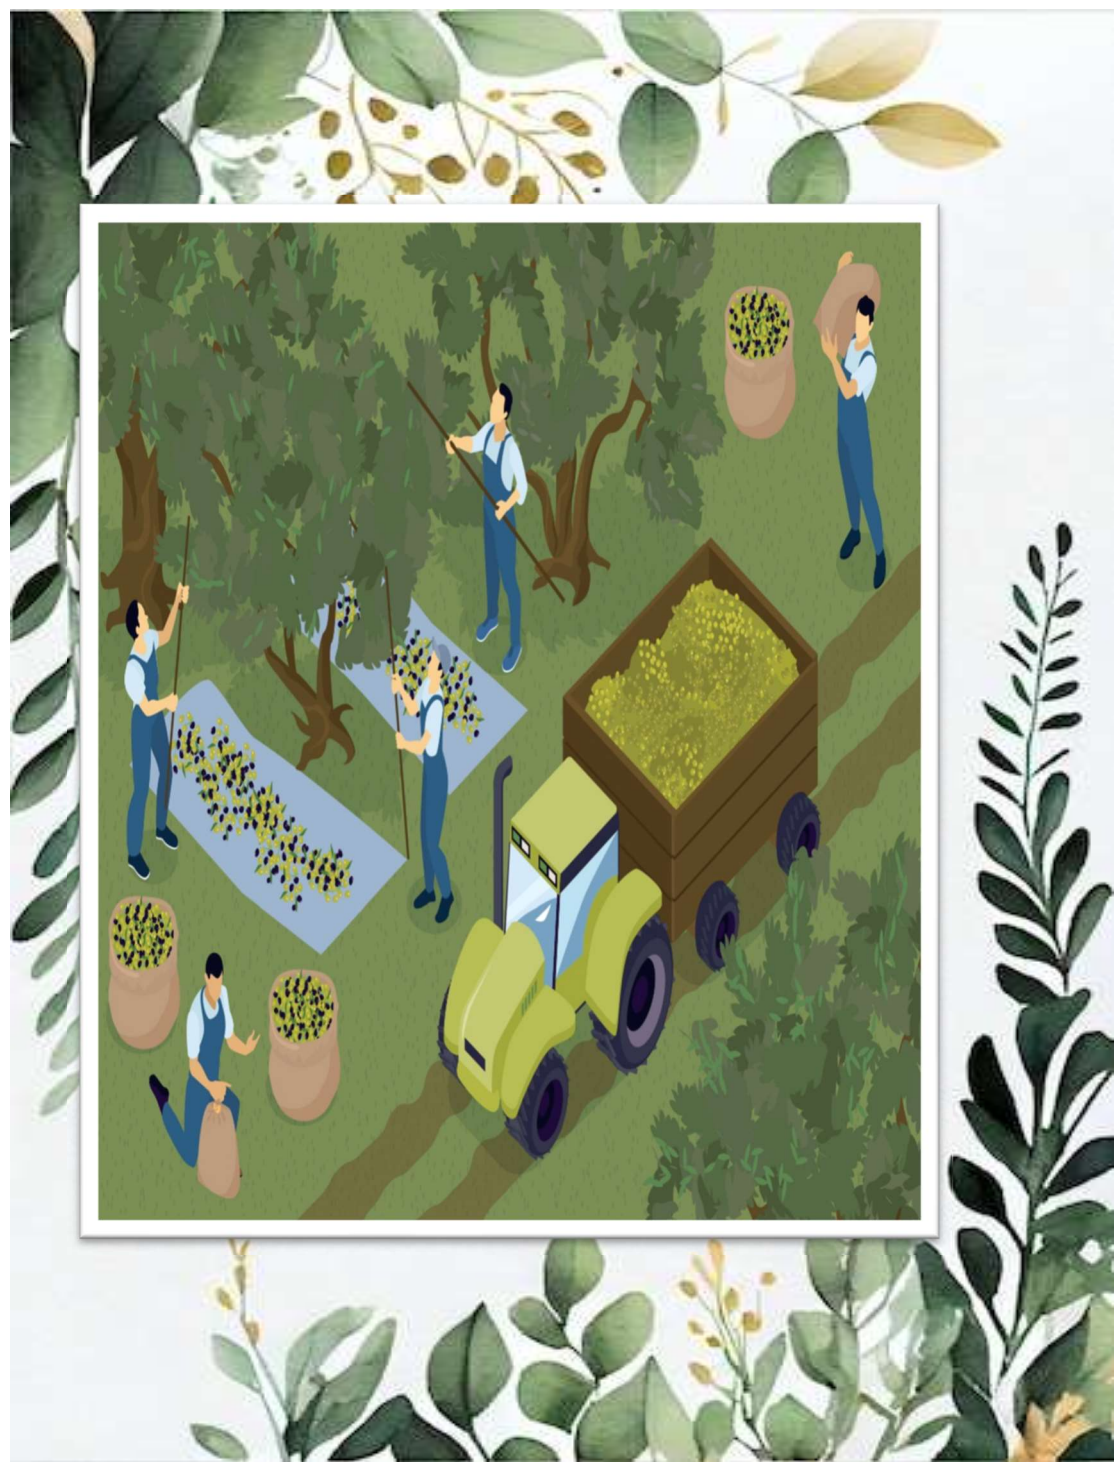

عنوان القصة :

الاسم و اللقب :

السنة :.....

السنة الدراسية .....

A writing template with a decorative floral border. The border features green leaves and yellow flowers. The central area is a white rectangle with ten horizontal dashed lines for writing.

A vertical writing template with a decorative border of green leaves and yellow flowers. The central area contains ten horizontal lines for writing, each consisting of a solid top line, a dashed middle line, and a solid bottom line.

A vertical writing template with a decorative border of green leaves and yellow flowers. The central area contains ten horizontal lines, each consisting of a solid top line, a dashed middle line, and a solid bottom line, designed for handwriting practice.

A large white rectangular area with horizontal dashed lines, intended for writing. The area is framed by a decorative border of green leaves and yellow flowers.

A vertical writing template with a decorative floral border. It features ten horizontal rows, each consisting of a solid top line, a dashed middle line, and a solid bottom line, providing a guide for letter height and placement.